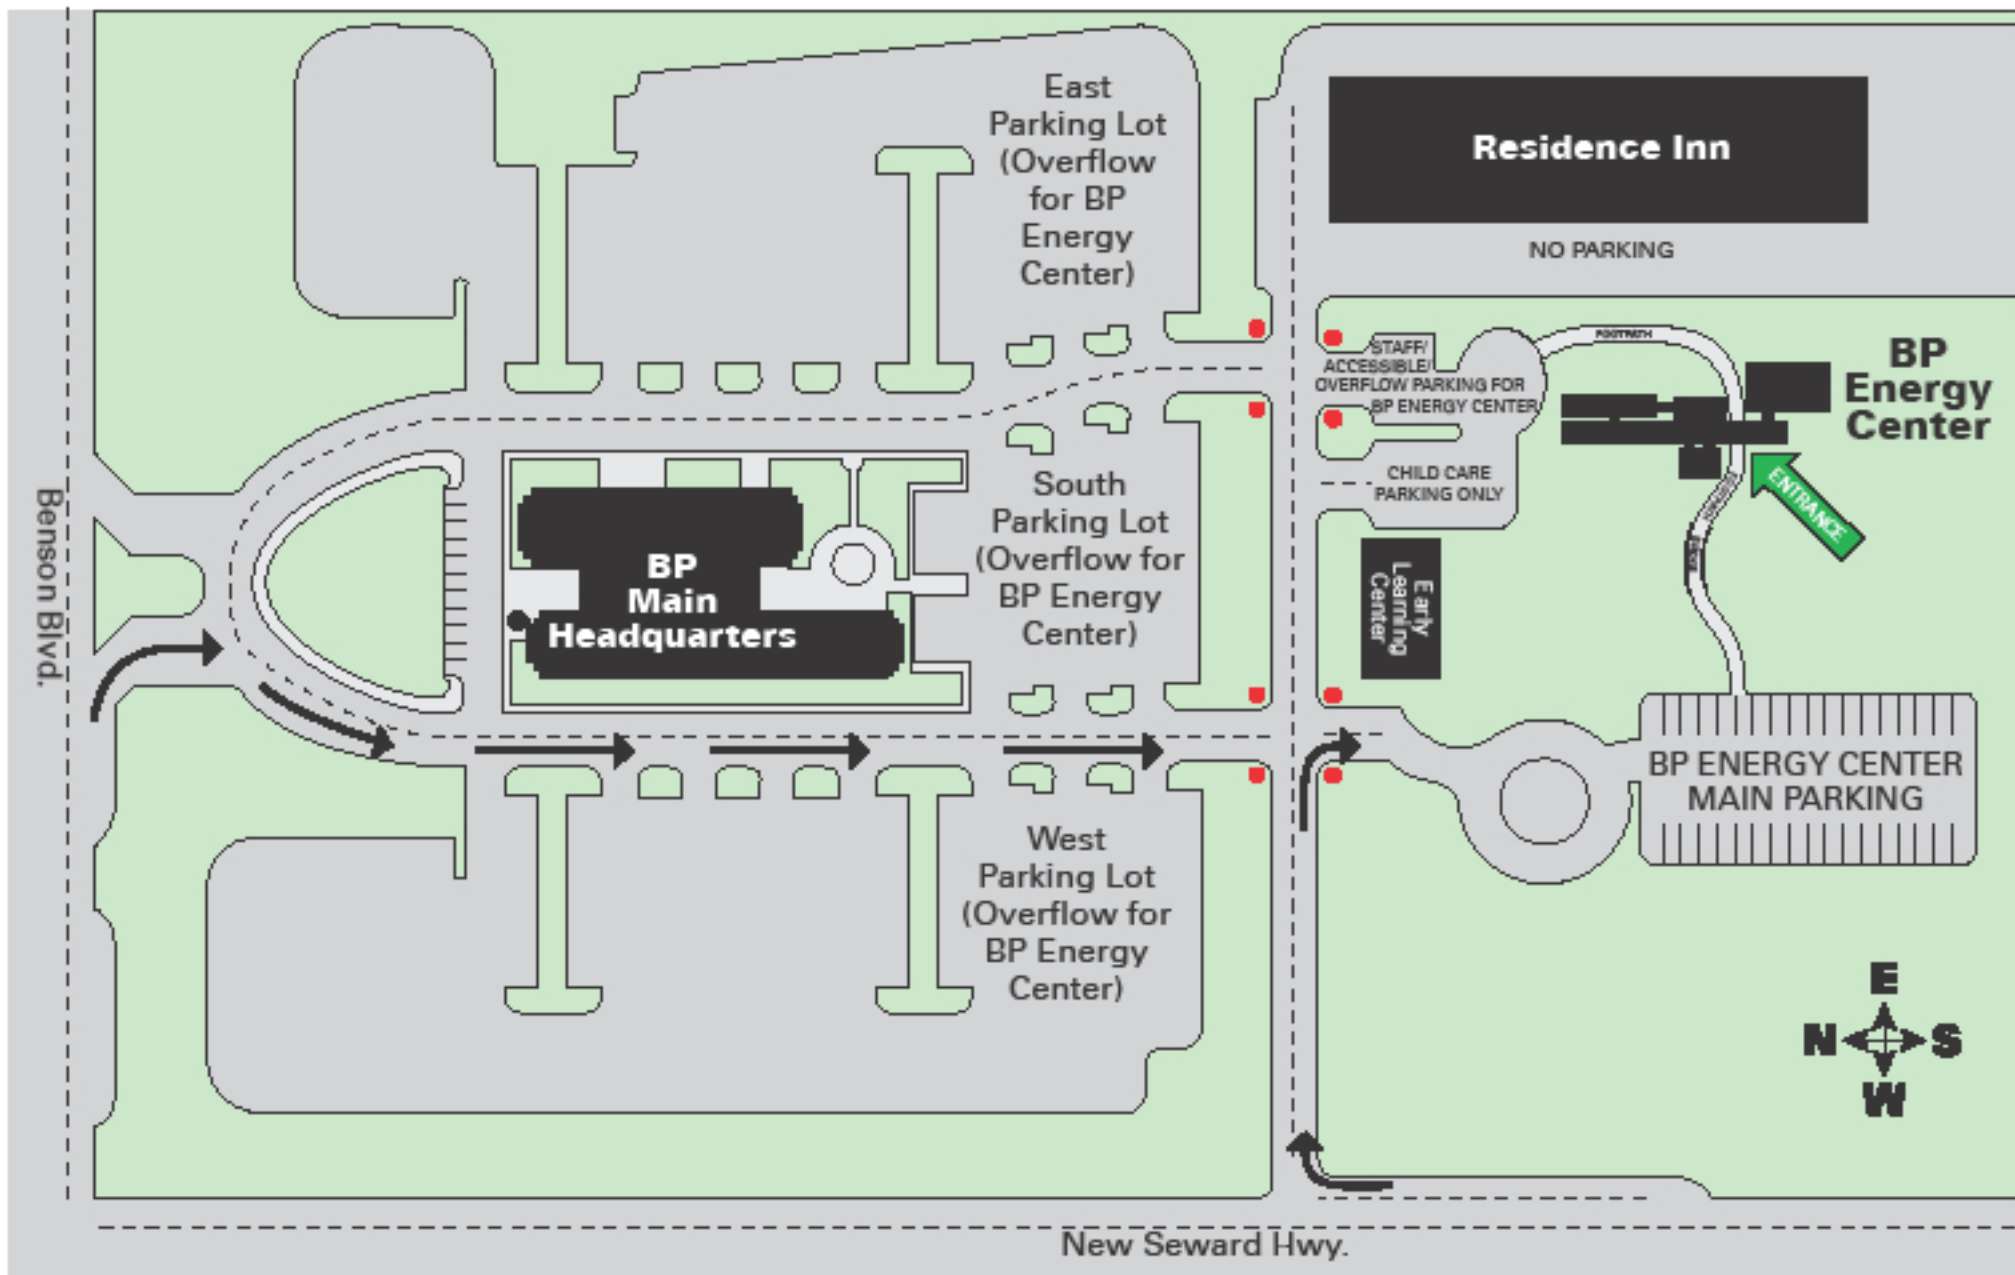

**Map to BP Energy Center
900 E. Benson Blvd., Anchorage, AK**

Directions: If northbound on New Seward Hwy., turn right into BP's southwest entrance. Turn right at the first stop sign into the BP Energy Center parking lot. Follow footpath through woods to building entrance.

If eastbound on Benson Blvd., turn right into BP's main entrance. Turn right and follow access road to 4-way stop. Continue through intersection into the BP Energy Center parking lot.